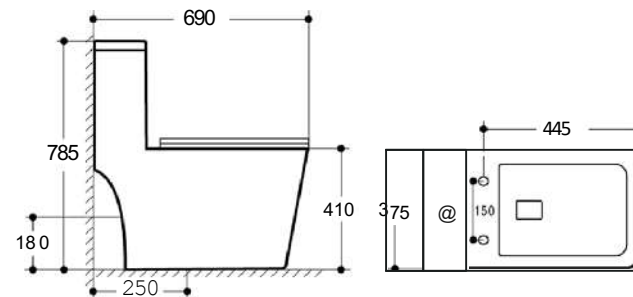

CB.12.0017

Siphonic One-piece Toilet
Size: 680x360x800mm
P-trap, 180mm Roughing-in
S-trap, 250mm Roughing-in