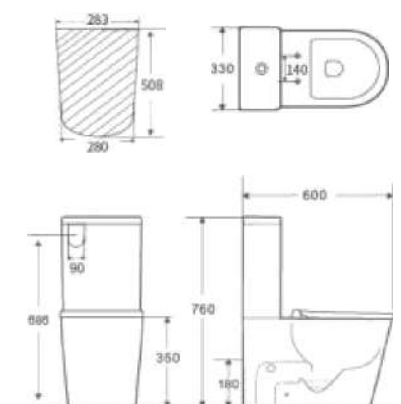

# JUNIOR

Expand the temperature emotion of ceramics, return to the quiet life of nature, elegant and exquisite art, each of which is showing exquisite and capability.

CB. 14.0034

Two-piece Toilet For Disabled  
Size: 780x390x865mm  
P-trap, 180mm Rughing-in

CB. 14.0033

Junior toilet suite (tornado rimless)  
Size: 600x330x760mm  
P-trap, 180mm Rughing-in

CB.40.0006

Wall Hung Basin  
Vitreous China  
Size:650x580x30mm  
Fixing To Wall With back

CB.39.0024  
Size: 800x550x200mm