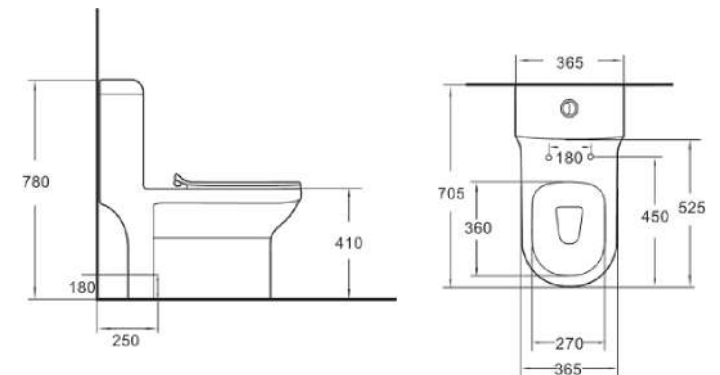

The front hole

The back hole

Distance to the floor:395mm

**CB.12.0024**  
 Rimless One-piece Toilet  
 Size:795x360x660mm  
 S-trap,250mm Roughing-in  
 P-trap,180mm Roughing-in

**CB.12.0008**  
 Rimless One-piece Toilet  
 Size:780x365x705mm  
 S-trap,200mm,250mm Roughing-in  
 P-trap,180mm Roughing-in

**CB.12.0020**

Rimless One-piece Toilet  
 Size:740X370X675mm  
 S-trap,200mm,250mm Roughing-in  
 P-trap,180mm

**CB.12.0120**

Rimless One-piece Toilet  
 Size:720X350X655mm  
 S-trap,200mm,250mm Roughing-in  
 P-trap,180mm