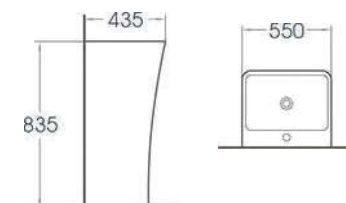

CB.21.0049

One piece basin
Size:550x435x835mm
Fixing to wall with back