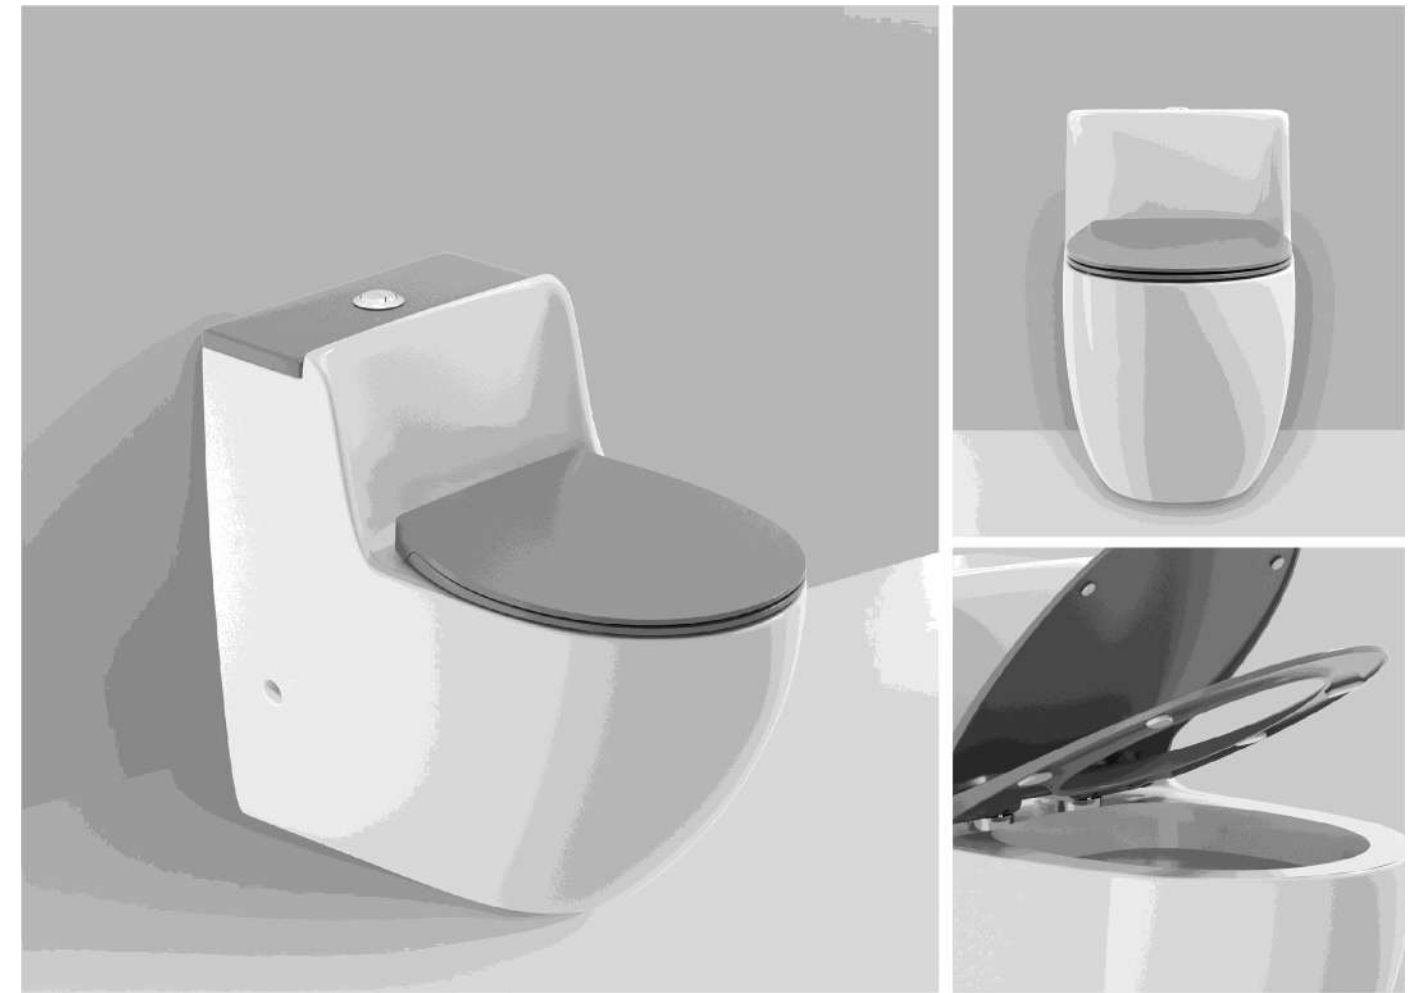

CB.12.006628

Siphonic One-piece Closet  
Size:640X425X600mm  
S-trap,300mm 400mm  
Roughing-in

CB.12.0066

Siphonic One-piece Closet  
Size:640X425X600mm  
S-trap,300mm 400mm  
Roughing-in

CB. 12.0066

Siphonic One-piece Toilet  
 Size:640X425X600mm  
 S-trap,300/400mm Roughing-in