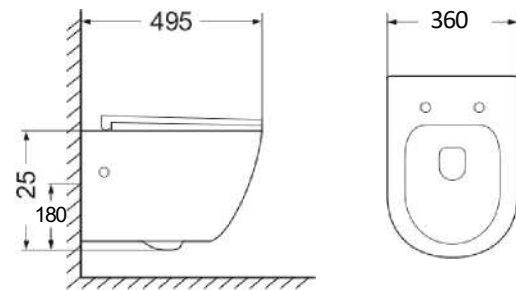

Floor Standing Toilet  
Size: 560x360x405mm  
P-trap, 180mm Roughing-in

Matte black

Matte white

Matte grey

Bright black

CB.16.0056

Washdown wall-hung toilet  
Size:495x360x325mm  
P-trap,1.80mm Roughing-in

Matte black

Matte white

Matte grey

Bright black

CB. I 7.003 I  
Wall-hung Bidet  
Size: 560x370x330mm

CB. 17.0026  
Bidet  
Size:560X360X405mm

Matte black

Matte white

Matte grey