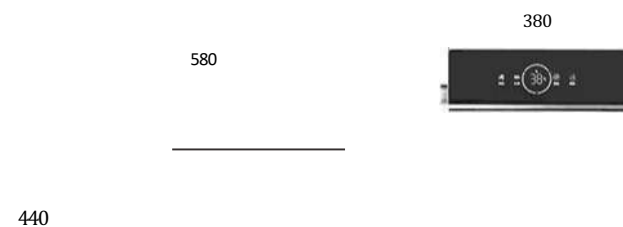

REDEFINE THE IMAGINATION

CB. 10.0064
Smart Toilet
Size:580x380x440mm
S-trap,300/400mm Roughing-in