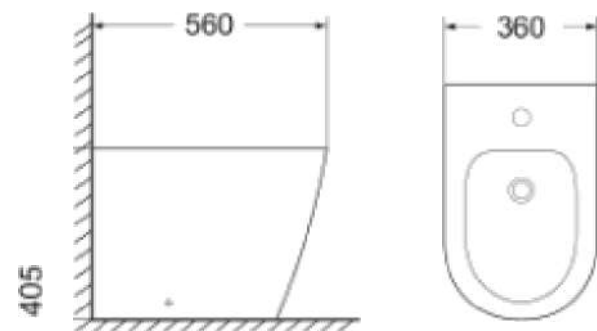

Matte white

Matte grey

Bright black

CB. I 7.003 I  
Wall-hung Bidet  
Size: 560x370x330mm

CB. 17.0026  
Bidet  
Size:560X360X405mm

Matte black

Matte white

Matte grey