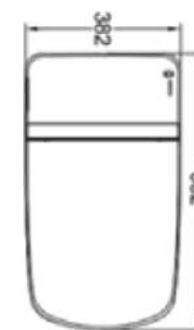

CB.10.0050

Smart Toilet
Size:681X384X445mm
S-trap,300/400mm Roughing-in