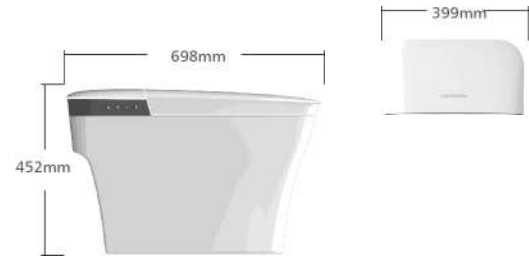

# SILENCE FOR FLUSHING

Hidden water tank, reduce noisy,  
more quiet when water flowing.

**CB.53.0001**  
Intelligent Wall Hung Toilet  
Size:680x410x510mm  
S-trap,300/400mm Roughing-in

CB.53.000126

CB.53.000 I