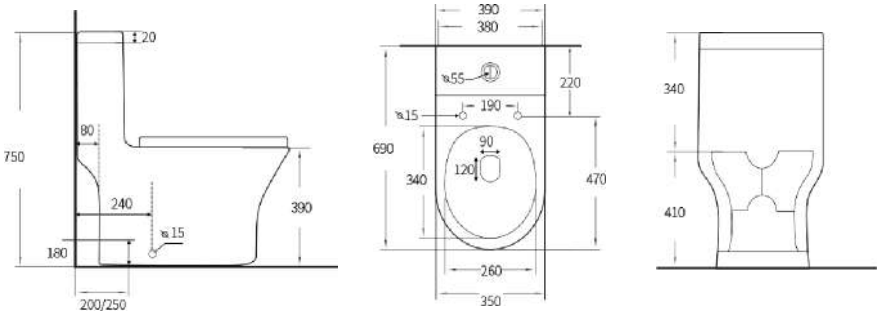

Washdown Two Piece Toilet
Size:800X370X670mm
P-trap,180mm Roughing-in
S-trap,250mm Roughing-in

Washdown Two Piece Toilet
Size:800X370X670mm
P-trap, 180mm Roughing-in
S-trap,250mm Roughing-in

Washing Down One-piece Toilet
Size:800X370X670mm
P-trap, 180mm Roughing-in
S-trap,250mm Roughing-in