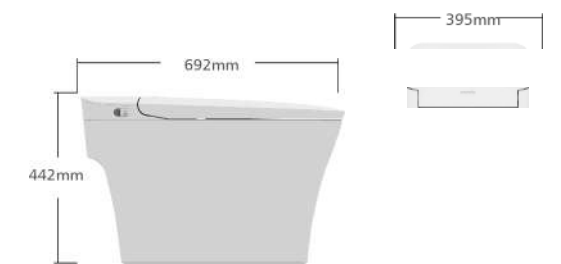

CB.10.0055
Smart Toilet
Size:692X395X442mm
S-trap,300/400mm Roughing-in