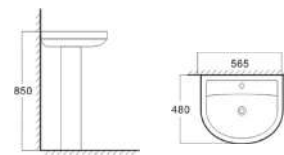

CB.22.0033

Basin with Full-pedestal
Size:520x440x800mm