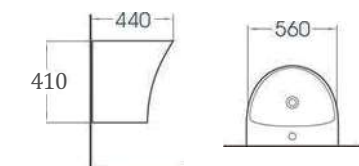

CB.39.0023

Wall-hung One Piece Basin
Size:560x440x410mm
Fixing To Wall With Back