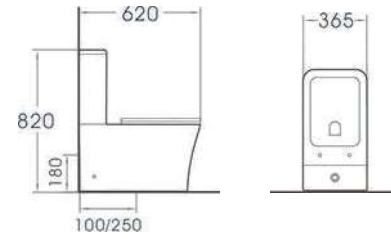

CB. 10.006 104

CB. 10.006 I

CB. 10.0058  
 Smart Toilet  
 Size:680X390X460mm  
 S-trap,300/400mm Roughing-in

e

e

CB. 10.005804

CB. 10.005801

CB. 10.0058

### CB.16.0003-WM

Rimless Flushing Toilet  
Size:550x360x310mm  
P-trap,180mm Roughing-in

181 | 360

Every detail embodies a sense of luxury, full of modern sense, and the casual details soothe the French elegance, not limited to the unique style.

# VENUS

**CB.14.0044**

Washdown Two Piece Toilet  
Size:620x365x820mm  
P-trap,180mm Roughing-in  
S-trap,100-250mm Roughing-in

**CB. 14.0043**

Washdown Two Piece Toilet  
Size:620x365x820mm  
P-trap,180mm Roughing-in  
S-trap,100-250mm Roughing-in

**CB.39.0022**

Wall-hung One Piece Basin  
Size:495x400x385mm  
P-trap,180 mm Roughing-in  
Fixing To Wall With Back

**CB.39.0023**

Wall-hung One Piece Basin  
Size:560x440x410mm  
Fixing To Wall With Back