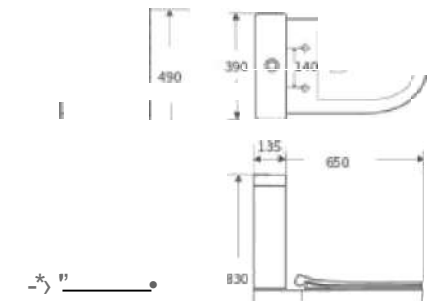

Drawing some artistic inspiration from the Renaissance of China and the world to introduce space, modern sense home is endowed with more texture, and refined accessories incarnate as the new art trend.

unique style

DIMAS Series

CB.14.0004-WPi

Rimless Flushing Toilet
Size: 650x390x830mm
P-trap, 180mm Roughing-in

CB.I 5.0002-WM

Rimless Flushing Toilet
Size: 540x365x400mm
P-trap, 180mm Roughing-in

CB.I 6.0002-WM

Rimless Flushing Toilet
Size: 540x360x310mm
P-trap, 180mm Roughing-in