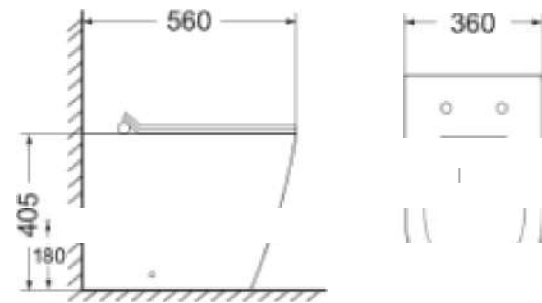

CB. I 5.0008

Floor Standing Toilet
Size: 560x360x405mm
P-trap, 180mm Roughing-in