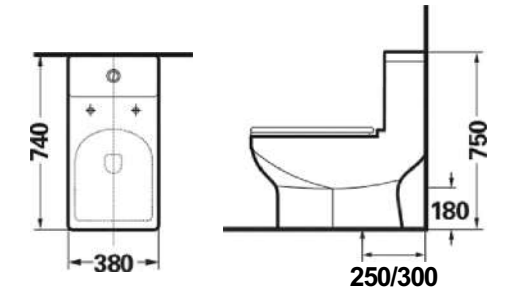

eeee

eo ea

CB.12.0025
Washdown One-piece Closet
Vitreous China
Size: 750x385x735mm
S-trap, 250/300mm Roughing-in
P-trap, 180mm Roughing-in

ee ea

eee»