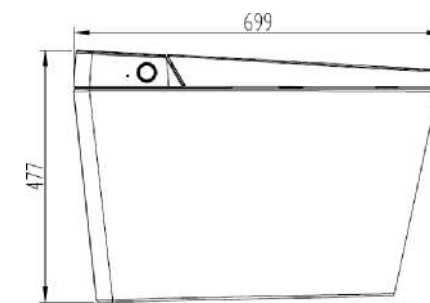

CB.00.002 I
Smart Toilet
Size:699X393X477mm
S-trap,300/400mm Roughing-in