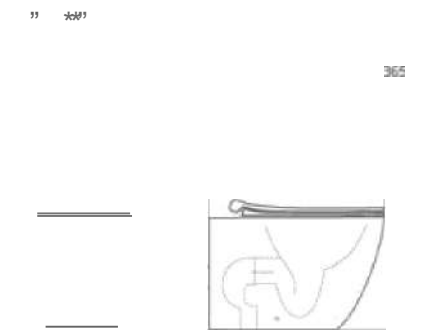

## DIMAS Series

CB.14.0004-WPi

Rimless Flushing Toilet  
Size: 650x390x830mm  
P-trap, 180mm Roughing-in

CB.I 5.0002-WM

Rimless Flushing Toilet  
Size: 540x365x400mm  
P-trap, 180mm Roughing-in

CB.I 6.0002-WM