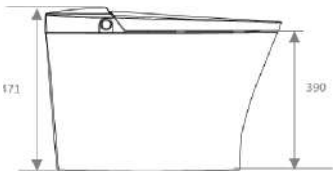

UPC  
C%

**CB. 10.0022**  
Smart Toilet  
Size:689X471X396mm  
S-trap,300/400mm Roughing-in

670

400

CB.10.0062  
Smart Toilet  
Size:670x400x470mm  
S-trap,300/400mm Roughing-in

470

CB.10.0056  
Smart Toilet  
Size:680X390X480mm  
S-trap,300/400mm Roughing-in