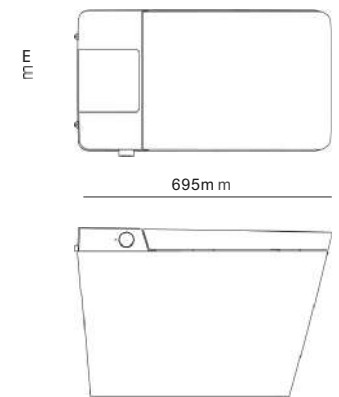

390mm

680mm

**CB.10.0057**

Smart Toilet  
Size:680X390X470mm  
S-trap,300/400mm Roughing-in

### CB.10.0050

Smart Toilet  
Size:681X384X445mm  
S-trap,300/400mm Roughing-in

CB.10.002601  
Smart Toilet  
Size:680x410x510mm  
S-trap,300/400mm Roughing-in

CB. 10.002603

CB.10.0026

# REDEFINE THE IMAGINATION

CB. 10.0064  
Smart Toilet  
Size:580x380x440mm  
S-trap,300/400mm Roughing-in