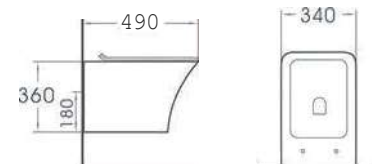

**CB. 17.0039**

Floor Bidet  
Size:525x400x340mm  
P-trap,180 mm Roughing-in  
Fixing To Wall With Back

**CB. 17.0040**

Floor Bidet  
Size:540x340x400mm  
Fixing To Wall With Back

**CB. 16.005**

Wall-hung toilet  
Size:495x400x385mm  
P-trap