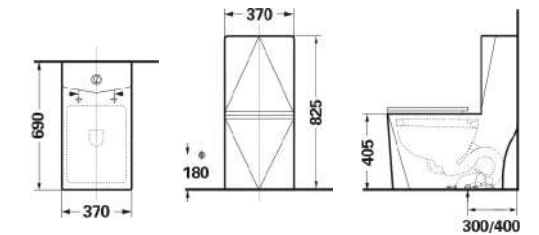

**CB.12.0047**  
Rimless One-piece Toilet  
Size: 670x440x730mm  
S-trap, 250mm  
P-trap, 180mm

**CB.12.0127**  
Rimless One-piece Toilet  
Size: 670x370x760 mm  
S-trap, 200/250/300mm  
P-trap, 180 mm Roughing-in

**CB.12.0012**  
Washdown One-piece Closet  
Vitreous China  
Size: 690x370x825mm  
S-trap, 300/400mm Roughing-in  
P-trap, 180mm Roughing-in

eo ea

**CB.12.0125**  
Rimless One-piece Toilet  
Size: 665x350x750mm  
S-trap, 250mm  
P-trap, 180mm