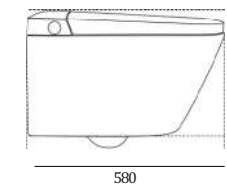

CB.53.0001
Intelligent Wall Hung Toilet
Size:680x410x510mm
S-trap,300/400mm Roughing-in