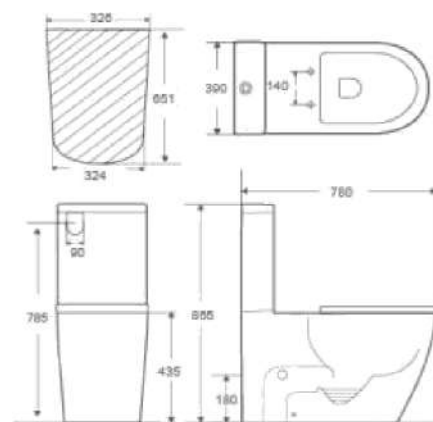

CB. 14.0033