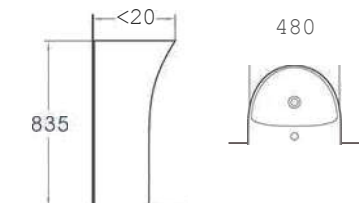

**CB. 16.0055**

Wall-hung toilet  
Size:485x360x365mm  
P-trap

**CB.21.0049**

One piece basin  
Size:550x435x835mm  
Fixing to wall with back

**CB.21.0053**

One piece basin  
Size:480x420x835mm  
Fixing to wall with back