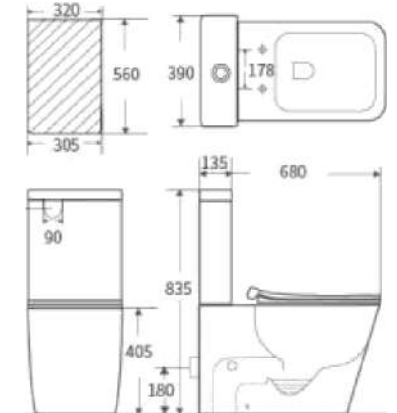

CB.14.0005-WM

Rimless Flushing Toilet
Size:680x390x835mm
P-trap,180mm Roughing-in

CB.15.0003-WM

Rimless Flushing Toilet
Size:555x355x410mm
P-trap,180mm Roughing-in

178

CB.16.0003-WM

Rimless Flushing Toilet
Size:550x360x310mm
P-trap,180mm Roughing-in

181 | 360