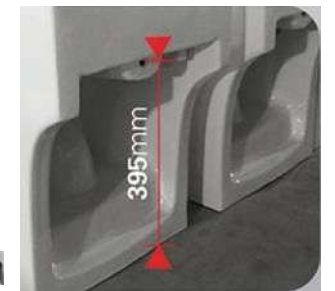

Bidet wash

Distance to the floor:395mm