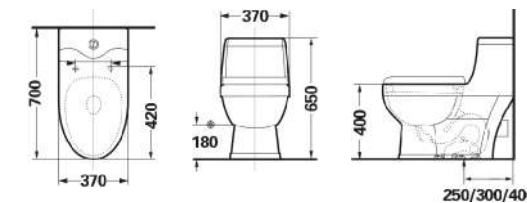

eeee

eo ea

CB.12.0025
Washdown One-piece Closet
Vitreous China
Size: 750x385x735mm
S-trap, 250/300mm Roughing-in
P-trap, 180mm Roughing-in

ee ea

eee»