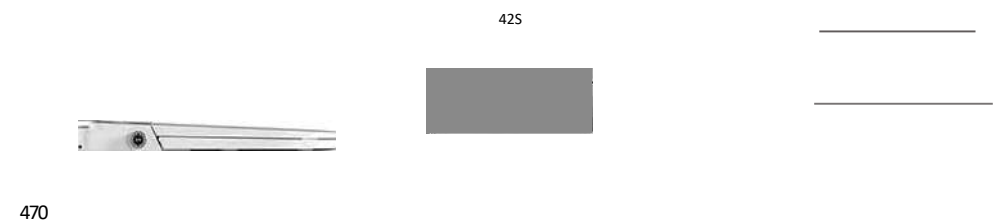

security

IPX4 waterproof
Anti-splash of domestic water,
meet daily waterproof needs,
no need to be afraid of dry and wet separation toilets