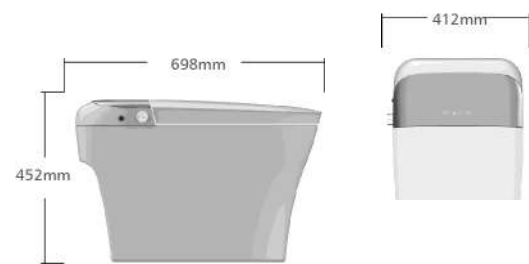

CB.10.0052
Smart Toilet
Size:698X412X452mm
S-trap,300/400mm Roughing-in