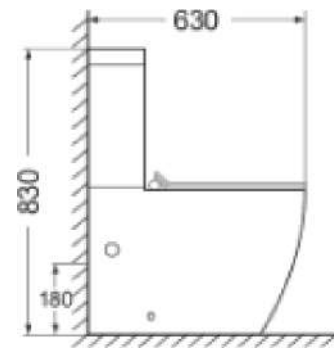

CB. 14.0046

Rimless Flush Two-piece Wc
Size:630x360x830mm
P-trap,180mm Roughing-in