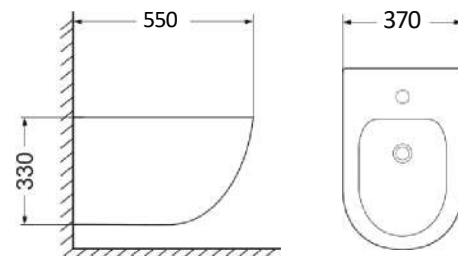

Matte white

Matte grey

Bright black

CB. I 7.003 I  
Wall-hung Bidet  
Size: 560x370x330mm

CB. 17.0026  
Bidet  
Size:560X360X405mm

Matte black

Matte white

Matte grey