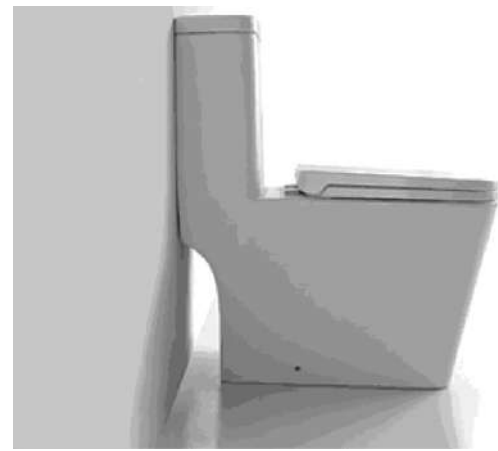

**CB.12.0020**

Rimless One-piece Toilet  
 Size:740X370X675mm  
 S-trap,200mm,250mm Roughing-in  
 P-trap,180mm

**CB.12.0120**

Rimless One-piece Toilet  
 Size:720X350X655mm  
 S-trap,200mm,250mm Roughing-in  
 P-trap,180mm