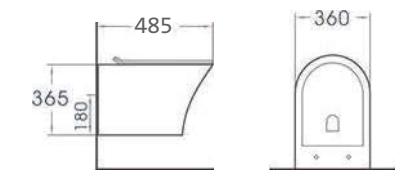

CB. 16.0055

Wall-hung toilet
Size:485x360x365mm
P-trap