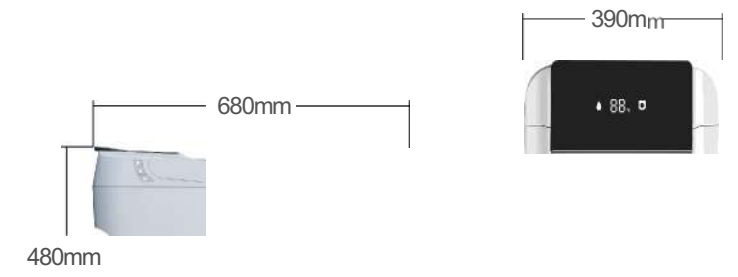

UPC  
C%

**CB. 10.0022**  
Smart Toilet  
Size:689X471X396mm  
S-trap,300/400mm Roughing-in

670

400

CB.10.0062  
Smart Toilet  
Size:670x400x470mm  
S-trap,300/400mm Roughing-in

470

CB.10.0056  
Smart Toilet  
Size:680X390X480mm  
S-trap,300/400mm Roughing-in