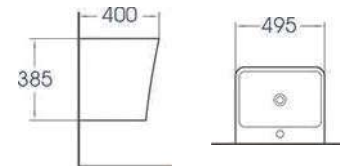

### CB.16.0003-WM

Rimless Flushing Toilet  
Size:550x360x310mm  
P-trap,180mm Roughing-in

181 | 360

Every detail embodies a sense of luxury, full of modern sense, and the casual details soothe the French elegance, not limited to the unique style.

# VENUS

**CB.14.0044**

Washdown Two Piece Toilet  
Size:620x365x820mm  
P-trap,180mm Roughing-in  
S-trap,100-250mm Roughing-in

**CB. 14.0043**

Washdown Two Piece Toilet  
Size:620x365x820mm  
P-trap,180mm Roughing-in  
S-trap,100-250mm Roughing-in

**CB.39.0022**

Wall-hung One Piece Basin  
Size:495x400x385mm  
P-trap,180 mm Roughing-in  
Fixing To Wall With Back

**CB.39.0023**

Wall-hung One Piece Basin  
Size:560x440x410mm  
Fixing To Wall With Back