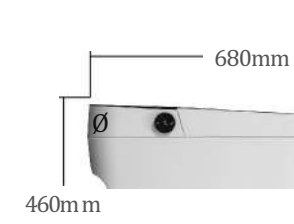

CB. 10.0058
Smart Toilet
Size:680X390X460mm
S-trap,300/400mm Roughing-in