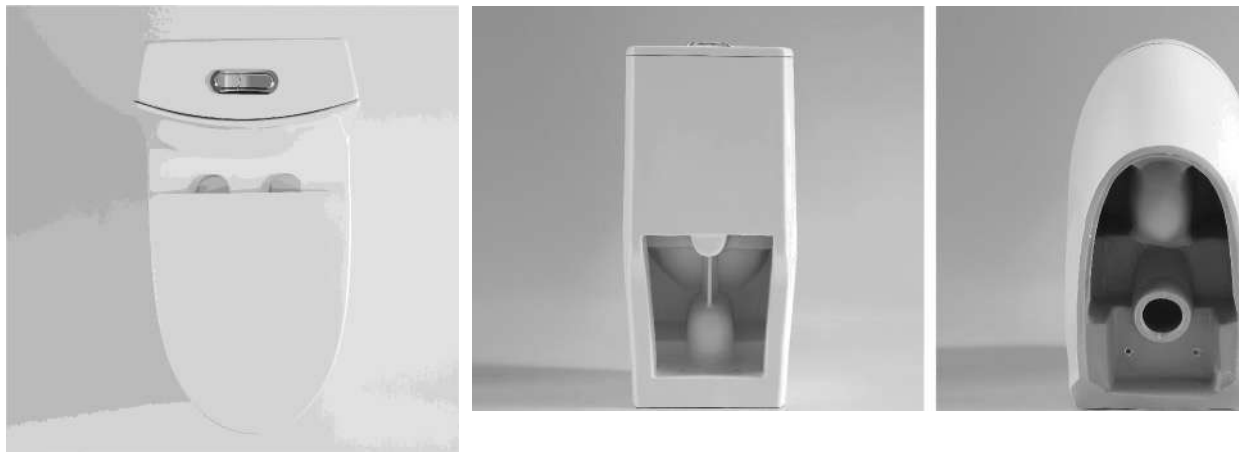

The front hole

The back hole

Distance to the floor:395mm

**CB.12.0024**  
 Rimless One-piece Toilet  
 Size:795x360x660mm  
 S-trap,250mm Roughing-in  
 P-trap,180mm Roughing-in

**CB.12.0008**  
 Rimless One-piece Toilet  
 Size:780x365x705mm  
 S-trap,200mm,250mm Roughing-in  
 P-trap,180mm Roughing-in