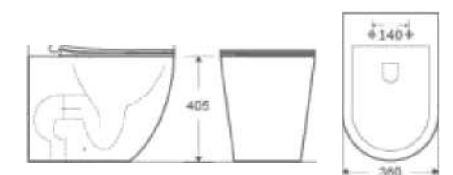

Pink

Green

CB.16.0002E

Floor Standing Toilet  
 Size:570x360x405mm  
 P-trap,180mm Roughing-in

White

Matte black

Matte white

Matte grey