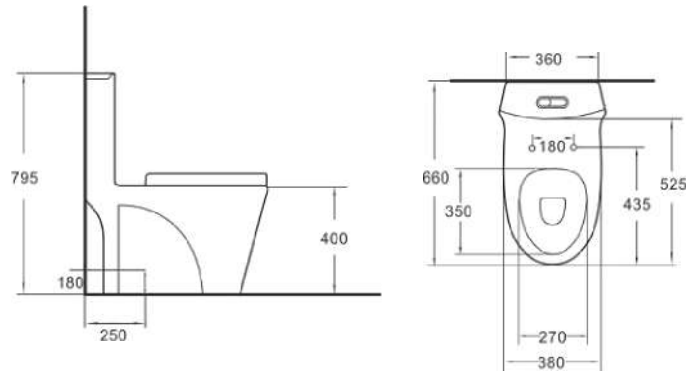

The front hole

The back hole

Distance to the floor:395mm

**CB.12.0024**  
 Rimless One-piece Toilet  
 Size:795x360x660mm  
 S-trap,250mm Roughing-in  
 P-trap,180mm Roughing-in

**CB.12.0008**  
 Rimless One-piece Toilet  
 Size:780x365x705mm  
 S-trap,200mm,250mm Roughing-in  
 P-trap,180mm Roughing-in