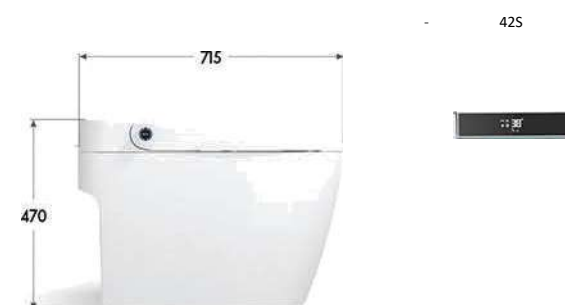

Beorins Copocity

The special weight bearing treatment allows the total bearing capacity up to 400kg

CB. 10.0063
Smart Toilet
Size: 715x425x470mm
S-trap, 300/400mm Roughing-in