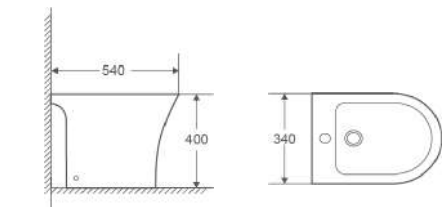

CB. 17.0040

Floor Bidet
Size:540x340x400mm
Fixing To Wall With Back