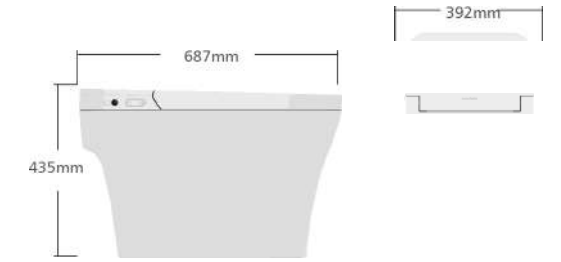

CB.53.000126

CB.53.000 I

CB.10.0054
Smart Toilet
Size:687X392X435mm
S-trap,300/400mm Roughing-in