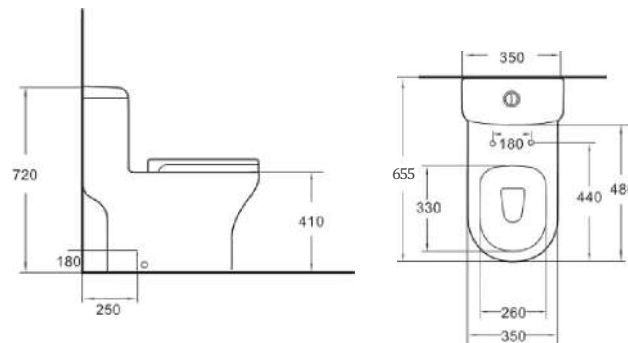

The front hole

The back hole

Distance to the floor:395mm

**CB.12.0024**  
 Rimless One-piece Toilet  
 Size:795x360x660mm  
 S-trap,250mm Roughing-in  
 P-trap,180mm Roughing-in

**CB.12.0008**  
 Rimless One-piece Toilet  
 Size:780x365x705mm  
 S-trap,200mm,250mm Roughing-in  
 P-trap,180mm Roughing-in

**CB.12.0020**

Rimless One-piece Toilet  
 Size:740X370X675mm  
 S-trap,200mm,250mm Roughing-in  
 P-trap,180mm

**CB.12.0120**

Rimless One-piece Toilet  
 Size:720X350X655mm  
 S-trap,200mm,250mm Roughing-in  
 P-trap,180mm