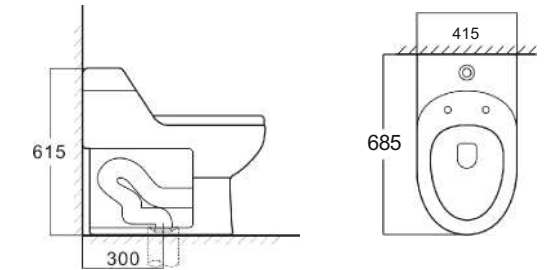

**CB.12.0138**

Dual Flush One-piece Toilet  
Size:710x390x630mm  
S-trap,300/400mm Roughing-in

**CB.12.0167**

Siphonic one-piece toilet  
Size:720x405x675mm  
S-trap,300/400mm Roughing-in

**CB.12.0032**

Washdown One-piece Closet  
Vitreous China  
Size:700x370x650mm  
S-trap,250/300/400mm Roughing-in  
P-trap,180mm Roughing-in

**CB.12.0014**

Siphonic One-piece Closet  
Vitreous China  
Size:680x420x590mm  
S-trap,250/300mm Roughing-in

**eoeeoe**

**CB.12.0014**

Siphonic One-piece Closet  
Size:685x415x615mm  
P-trap,300mm Roughing-in