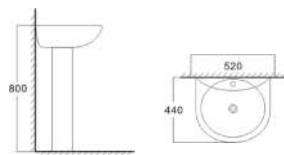

CB.12.001448

Siphonic One-piece Closet
Size:685x415x615mm
P-trap,300mm Roughing-in