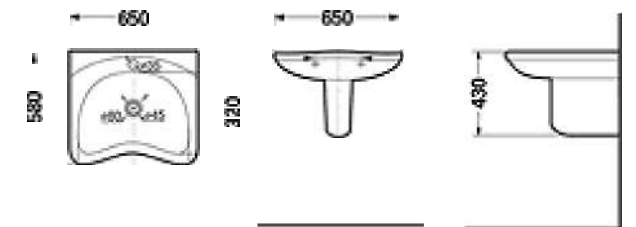

CB. 14.0033

Junior toilet suite (tornado rimless)  
Size: 600x330x760mm  
P-trap, 180mm Rughing-in

CB.40.0006

Wall Hung Basin  
Vitreous China  
Size:650x580x30mm  
Fixing To Wall With back

CB.39.0024  
Size: 800x550x200mm