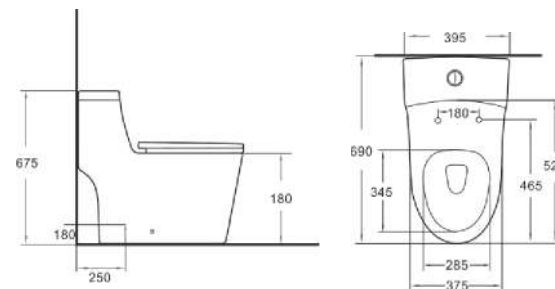

# BIDET FUNCTION TOILET

4-inch  
Diameter outlet series

Bidet control button

Bidet inlet pipe

Bidet wash

CB. 12.0116

Rimless One-piece Toilet  
Size:670\*400\*725mm  
S-trap,200/250mm Roughing-in  
P-trap,180mm Roughing-in