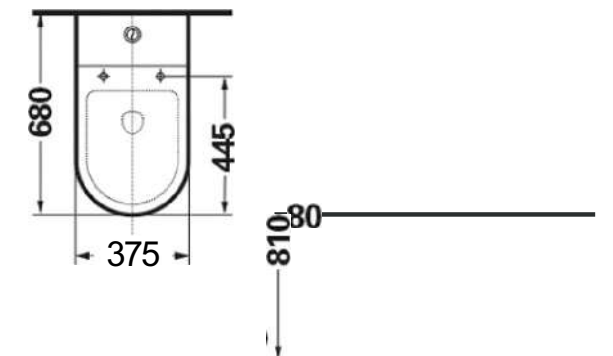

CB.12.0002

Siphonic One-piece Toilet
Size: 690x370x795mm
S-trap, 300/400mm Roughing-in