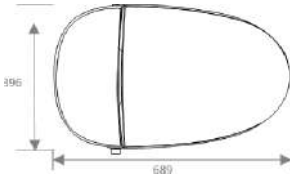

UPC  
C%

**CB. 10.0022**  
Smart Toilet  
Size:689X471X396mm  
S-trap,300/400mm Roughing-in

670

400

CB.10.0062  
Smart Toilet  
Size:670x400x470mm  
S-trap,300/400mm Roughing-in

470

CB.10.0056  
Smart Toilet  
Size:680X390X480mm  
S-trap,300/400mm Roughing-in