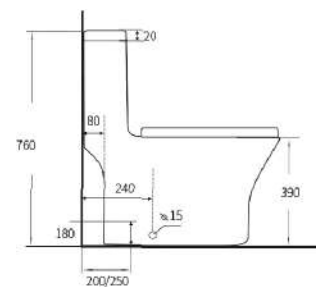

CB.00.00490 I

Washdown Two Piece Toilet  
 Size:800X370X670mm  
 P-trap, 180mm Roughing-in  
 S-trap,250mm Roughing-in

CB. 12.010526

Washing Down One-piece Toilet  
 Size:800X370X670mm  
 P-trap, 180mm Roughing-in  
 S-trap,250mm Roughing-in

CB.12.0105

m

Rose golden

Golden

Black

Matte black

CB.12.0105

Rimless One-piece Toilet  
Size:760X370X670mm  
S-trap,200/250mm Roughing-in  
P-trap,180mm Roughing-in

# BIDET FUNCTION TOILET

4-inch  
Diameter outlet series

Bidet control button

Bidet inlet pipe

Bidet wash

CB. 12.0116

Rimless One-piece Toilet  
Size:670\*400\*725mm  
S-trap,200/250mm Roughing-in  
P-trap,180mm Roughing-in