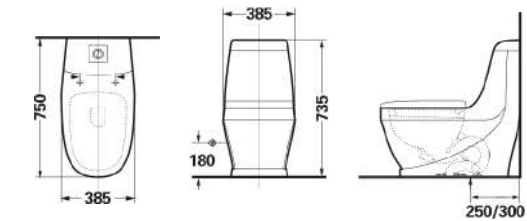

**CB.12.0012**  
Washdown One-piece Closet  
Vitreous China  
Size: 690x370x825mm  
S-trap, 300/400mm Roughing-in  
P-trap, 180mm Roughing-in

eo ea

**CB.12.0125**  
Rimless One-piece Toilet  
Size: 665x350x750mm  
S-trap, 250mm  
P-trap, 180mm

**CB.12.0126**  
Rimless One-piece Toilet  
Size: 675x370x750mm  
S-trap, 250mm  
P-trap, 180mm

**CB.12.0128**  
Rimless One-piece Toilet  
Size: 695x370x740mm  
S-trap, 250mm  
P-trap, 180mm

**CB.12.0017**  
Rimless One-piece Toilet  
Size: 690x375x785mm  
S-trap, 250mm  
P-trap, 180 mm

**CB.12.0025**  
Washdown One-piece Closet  
Vitreous China  
Size: 750x385x735mm  
S-trap, 250/300mm Roughing-in  
P-trap, 180mm Roughing-in

ee ea

**CB.12.0130**  
Washdown One-piece Toilet  
Size: 760x380x840mm  
S-trap, 250mm  
P-trap, 180mm