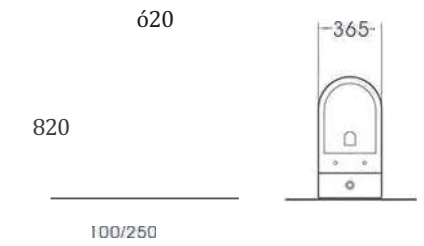

# VENUS

**CB.14.0044**

Washdown Two Piece Toilet  
Size:620x365x820mm  
P-trap,180mm Roughing-in  
S-trap,100-250mm Roughing-in

**CB. 14.0043**

Washdown Two Piece Toilet  
Size:620x365x820mm  
P-trap,180mm Roughing-in  
S-trap,100-250mm Roughing-in