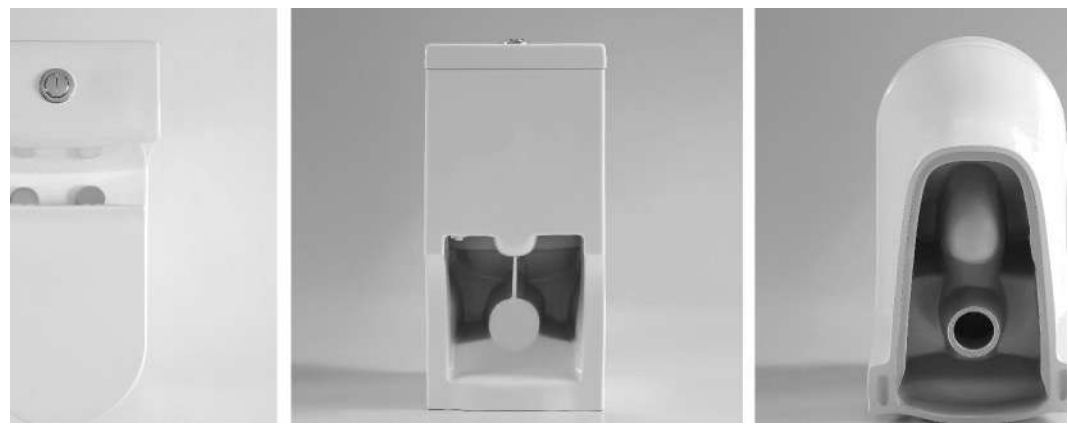

The front hole

The back hole

Distance to the floor:395mm

**CB.12.0024**  
 Rimless One-piece Toilet  
 Size:795x360x660mm  
 S-trap,250mm Roughing-in  
 P-trap,180mm Roughing-in

**CB.12.0008**  
 Rimless One-piece Toilet  
 Size:780x365x705mm  
 S-trap,200mm,250mm Roughing-in  
 P-trap,180mm Roughing-in