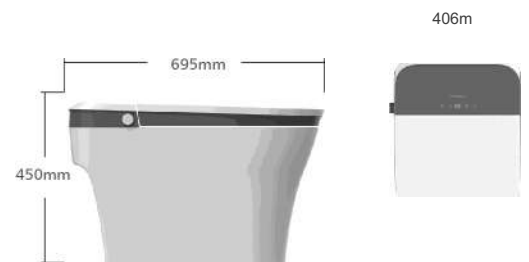

CB.II.0016
Smart Toilet Seat
Size:517 X447X112mm