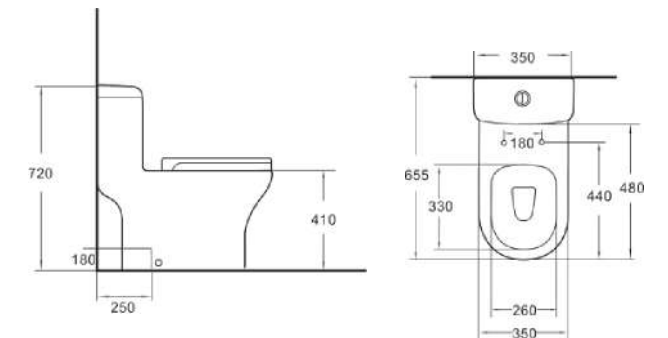

The front hole

The back hole

Distance to the floor:395mm

**CB.12.0024**  
 Rimless One-piece Toilet  
 Size:795x360x660mm  
 S-trap,250mm Roughing-in  
 P-trap,180mm Roughing-in

**CB.12.0008**  
 Rimless One-piece Toilet  
 Size:780x365x705mm  
 S-trap,200mm,250mm Roughing-in  
 P-trap,180mm Roughing-in

**CB.12.0020**

Rimless One-piece Toilet  
 Size:740X370X675mm  
 S-trap,200mm,250mm Roughing-in  
 P-trap,180mm

**CB.12.0120**

Rimless One-piece Toilet  
 Size:720X350X655mm  
 S-trap,200mm,250mm Roughing-in  
 P-trap,180mm