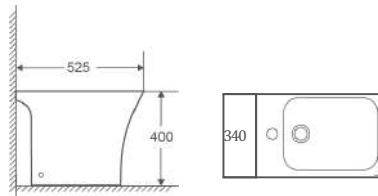

CB. 17.0039

Floor Bidet
Size:525x400x340mm
P-trap,180 mm Roughing-in
Fixing To Wall With Back