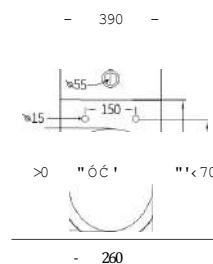

CB.12.0105

m

Rose golden

Golden

Black

Matte black

CB.12.0105

Rimless One-piece Toilet  
Size:760X370X670mm  
S-trap,200/250mm Roughing-in  
P-trap,180mm Roughing-in